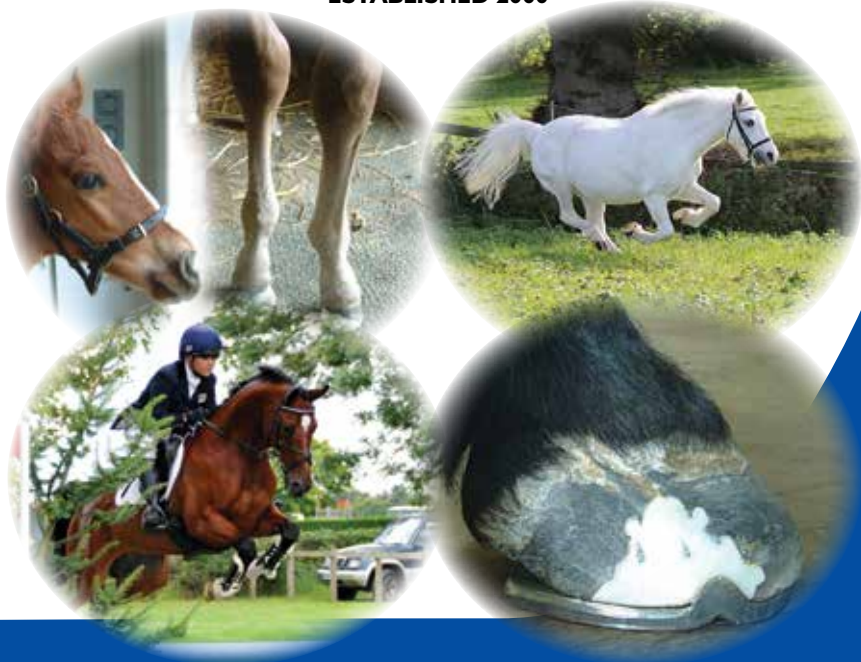

IMPRINT®

+

EQUINE FOOT CARE

ESTABLISHED 2000

TRIED TESTED PROVEN

Foal Development

Uniquely designed to accommodate the delicate developing foal foot. Versatile and adaptable used with Imprint Hoof Repair for extensions and graduations.